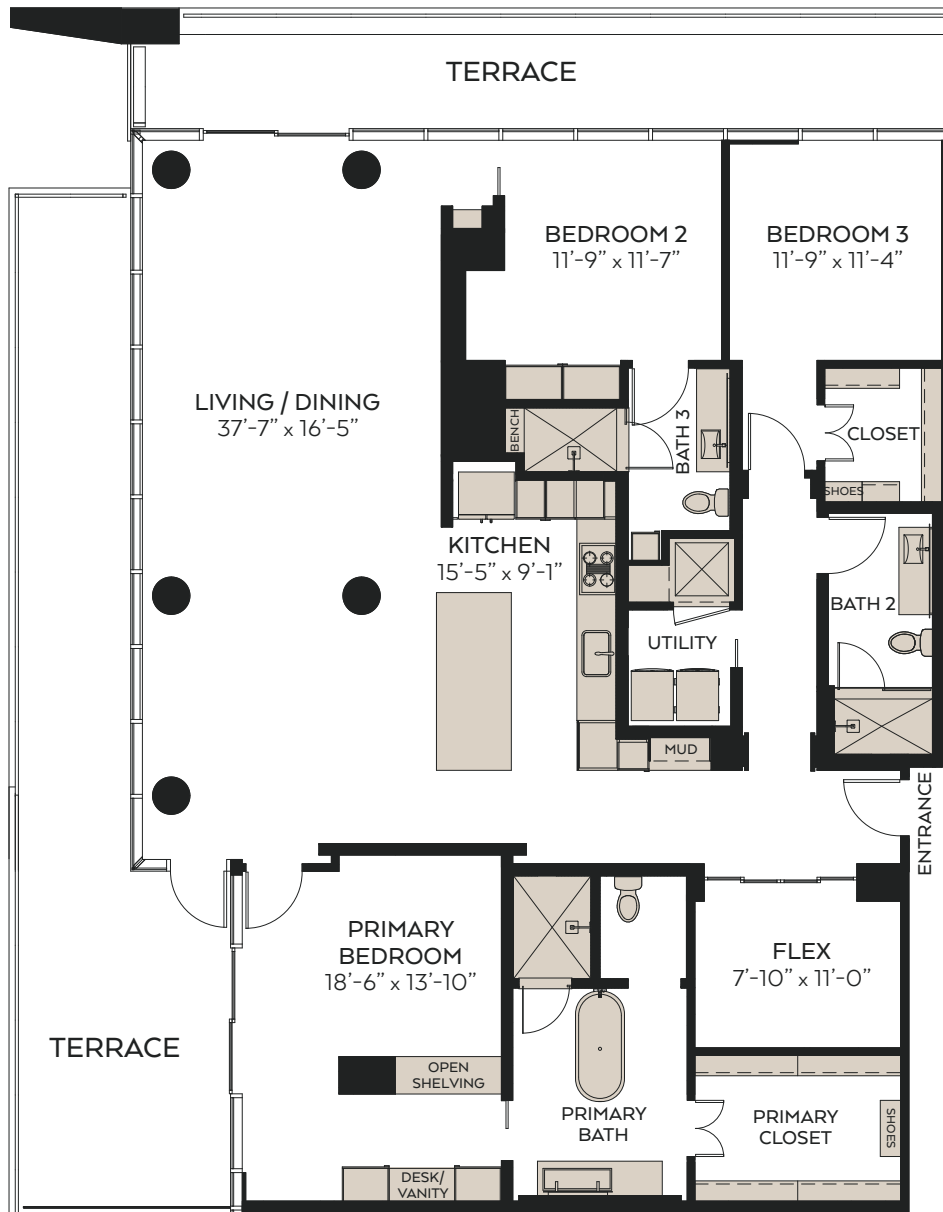

# THE VICTOR

# PH1

**3 BED | 3 BATH**

**2,376 SQ. FT.**

PLUS TERRACE

214.871.3030 | THEVICTORDALLAS.COM | 3039 NOWITZKI WAY, DALLAS, TEXAS 75219

All dimensions and square footage are approximate and may vary based on location within the building. Apartment features are subject to change. Illustrations are artist's conception and not reproductions of original plans.